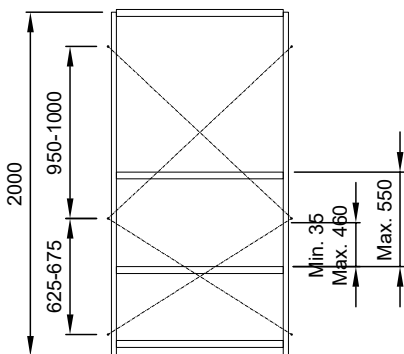

①		Rivet 4.8 47033	znc	2x per 600mm
---	---	--------------------	-----	-----------------

①		Rivet 4.8 47033	znc	2x per 600mm
---	---	--------------------	-----	-----------------

①		Hook 4328	znc	4x per shelf
---	---	--------------	-----	--------------

①		Hook 4334	znc	4x per shelf
---	---	--------------	-----	--------------

attainable real height			
shelf		970	1220
SAP	c.t.c. Short	Vertical Height	Vertical Height
5491	140	625 - 675	/
5492	336	950 - 1000	
5493	359	(975 - 1025)	625 - 675
5494	529	/	950 - 1000
5495	965		

①		M8x20 1613	8.8	1x
②		M8 2536	8.8	1x
③		M8 1743	8.8	1x

①		M8x30 1628	8.8	1x
②		M8 2536	8.8	1x
③		M8 1743	8.8	1x

①		M8x30 1628	8.8	1x
②		M8 2536	8.8	1x
③		M8 1743	8.8	1x