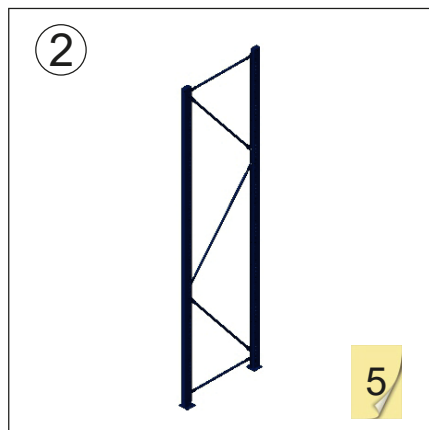

①		Rivet 4.8 47033	znc	2x per 600mm
---	---	--------------------	-----	-----------------

①		Rivet 4.8 47033	znc	2x per 600mm
---	---	--------------------	-----	-----------------

①		Hook 4328	znc	4x per shelf
---	---	--------------	-----	--------------

①		Hook 4334	znc	4x per shelf
---	---	--------------	-----	--------------

attainable real height			
shelf		970	1220
SAP	c.t.c. Short	Vertical Height	Vertical Height
5491	140	625 - 675	/
5492	336	950 - 1000	
5493	359	(975 - 1025)	625 - 675
5494	529	/	950 - 1000
5495	965		