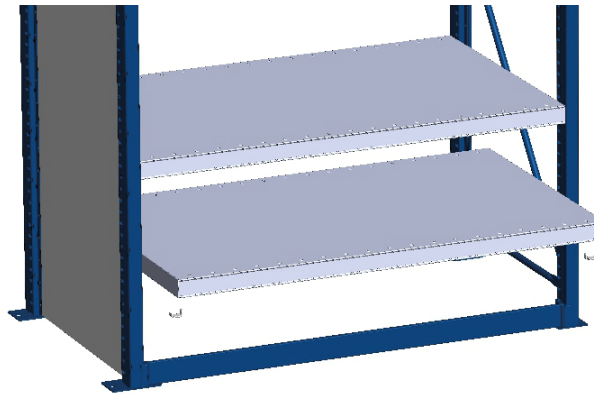

①		Hook 4334	znc	4x per shelf
---	---	--------------	-----	--------------

attainable real height			
shelf		970	1220
SAP	c.t.c. Short	Vertical Height	Vertical Height
5491	140	625 - 675	/
5492	336	950 - 1000	
5493	359	(975 - 1025)	625 - 675
5494	529	/	950 - 1000
5495	965		