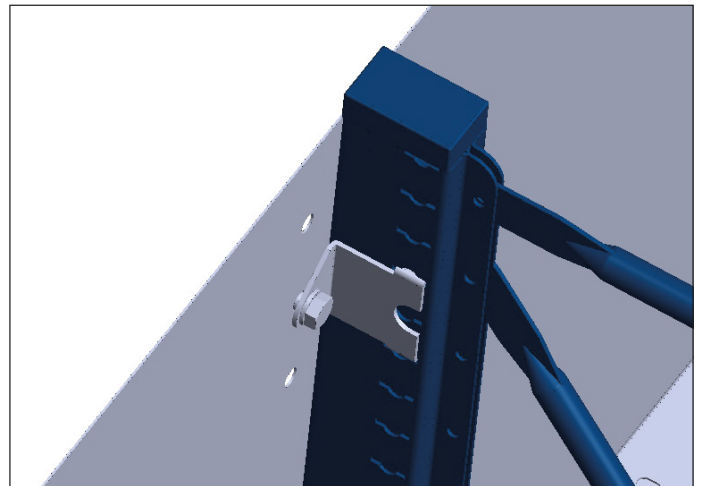

①		M8x30 1628	8.8	1x
②		M8 2536	8.8	1x
③		M8 1743	8.8	1x