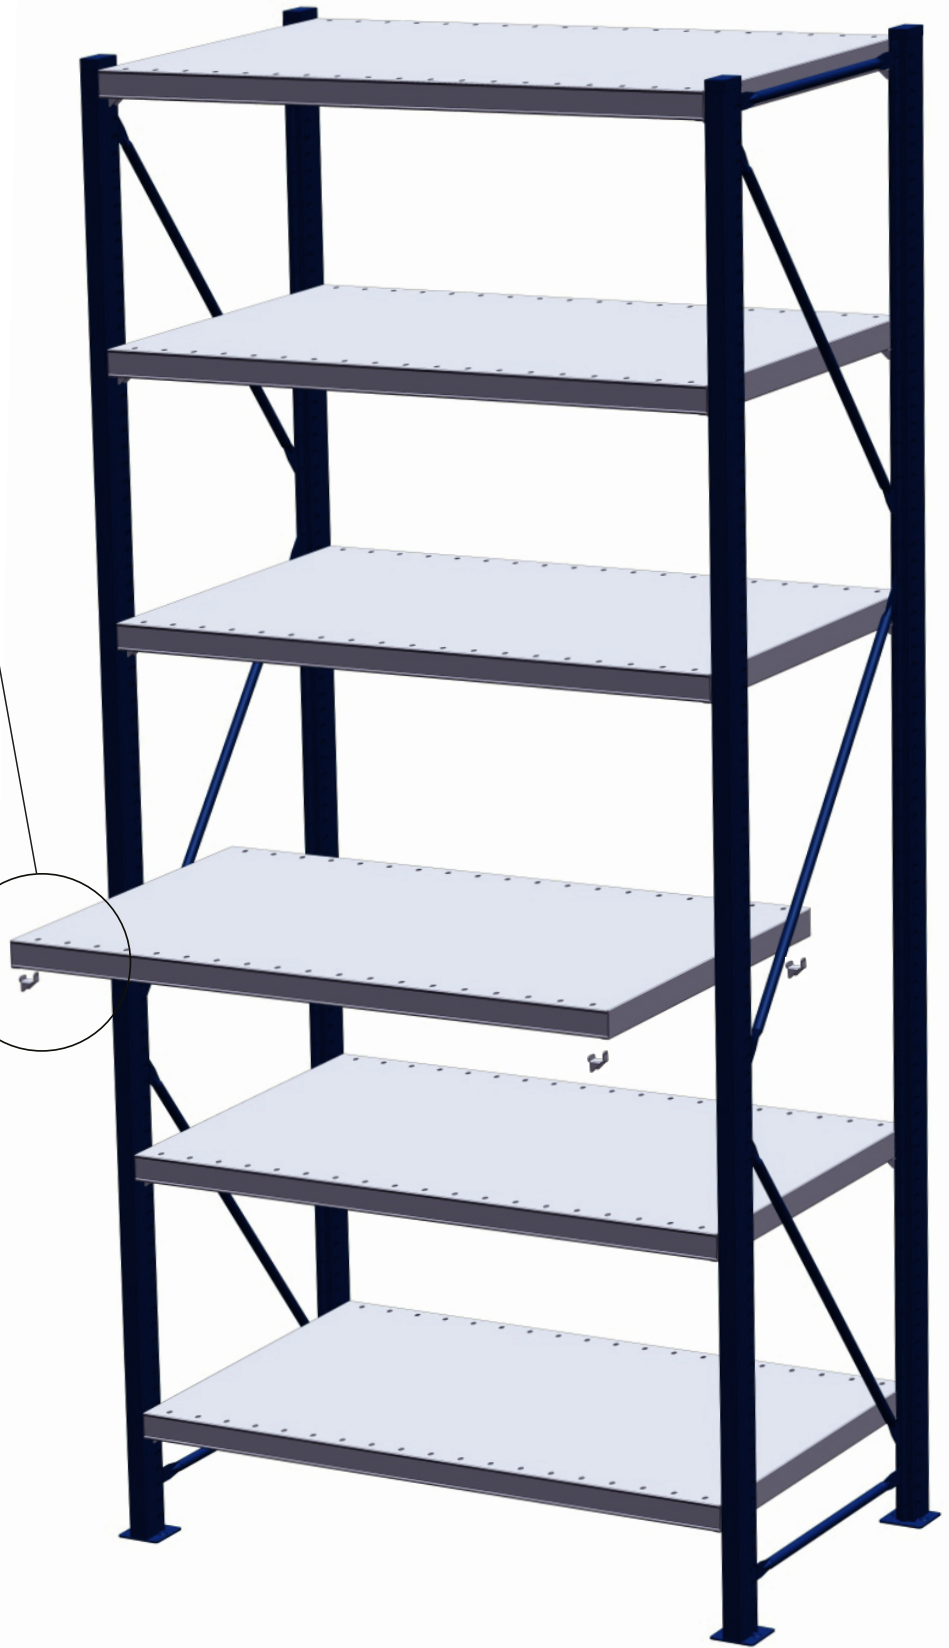

①		Rivet 4.8 47033	znc	2x per 600mm
---	---	--------------------	-----	-----------------

①		Rivet 4.8 47033	znc	2x per 600mm
---	---	--------------------	-----	-----------------

①		Hook 4328	znc	4x per shelf
---	---	--------------	-----	--------------

①		Hook 4334	znc	4x per shelf
---	---	--------------	-----	--------------

attainable real height			
shelf		970	1220
SAP	c.t.c. Short	Vertical Height	Vertical Height
5491	140	625 - 675	/
5492	336	950 - 1000	
5493	359	(975 - 1025)	625 - 675
5494	529	/	950 - 1000
5495	965		