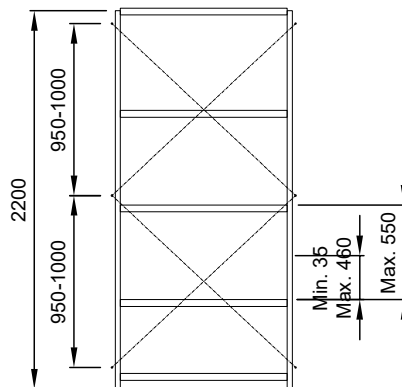

①		Rivet 4.8 47033	znc	2x per 600mm
---	---	--------------------	-----	-----------------

①		Rivet 4.8 47033	znc	2x per 600mm
---	---	--------------------	-----	-----------------

①		Hook 4328	znc	4x per shelf
---	---	--------------	-----	--------------

①		Hook 4334	znc	4x per shelf
---	---	--------------	-----	--------------

attainable real height			
shelf		970	1220
SAP	c.t.c. Short	Vertical Height	Vertical Height
5491	140	625 - 675	/
5492	336	950 - 1000	
5493	359	(975 - 1025)	625 - 675
5494	529	/	950 - 1000
5495	965		

①		M8x20 1613	8.8	1x
②		M8 2536	8.8	1x
③		M8 1743	8.8	1x

①		M8x30 1628	8.8	1x
②		M8 2536	8.8	1x
③		M8 1743	8.8	1x

①		M8x30 1628	8.8	1x
②		M8 2536	8.8	1x
③		M8 1743	8.8	1x