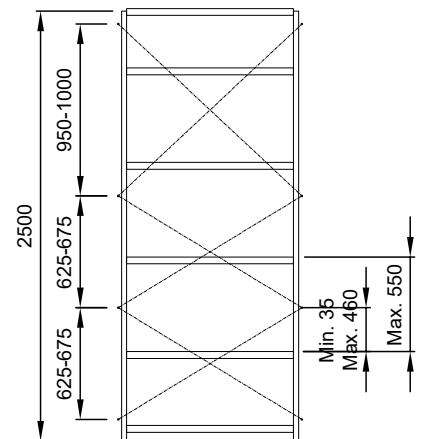

①		Rivet 4.8 47033	znc	2x per 600mm
---	---	--------------------	-----	-----------------

①		Rivet 4.8 47033	znc	2x per 600mm
---	---	--------------------	-----	-----------------

①		Hook 4328	znc	4x per shelf
---	---	--------------	-----	--------------

①		Hook 4334	znc	4x per shelf
---	---	--------------	-----	--------------

attainable real height			
shelf		970	1220
SAP	c.t.c. Short	Vertical Height	Vertical Height
5491	140	625 - 675	/
5492	336	950 - 1000	
5493	359	(975 - 1025)	625 - 675
5494	529	/	950 - 1000
5495	965		

①		M8x20 1613	8.8	1x
②		M8 2536	8.8	1x
③		M8 1743	8.8	1x

①		M8x30 1628	8.8	1x
②		M8 2536	8.8	1x
③		M8 1743	8.8	1x

①		M8x30 1628	8.8	1x
②		M8 2536	8.8	1x
③		M8 1743	8.8	1x