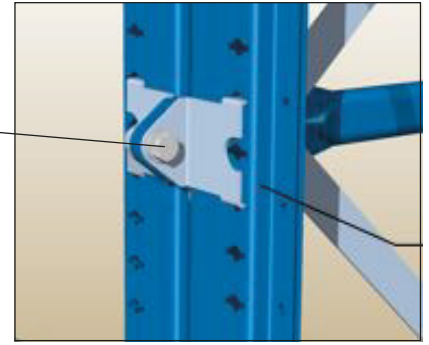

①		Rivet 4.8 47033	znc	2x per 600mm
---	---	--------------------	-----	-----------------

①		Rivet 4.8 47033	znc	2x per 600mm
---	---	--------------------	-----	-----------------

①		Hook 4328	znc	4x per shelf
---	---	--------------	-----	--------------

①		Hook 4334	znc	4x per shelf
---	---	--------------	-----	--------------

attainable real height			
shelf		970	1220
SAP	c.t.c. Short	Vertical Height	Vertical Height
5491	140	625 - 675	/
5492	336	950 - 1000	
5493	359	(975 - 1025)	625 - 675
5494	529	/	950 - 1000
5495	965		