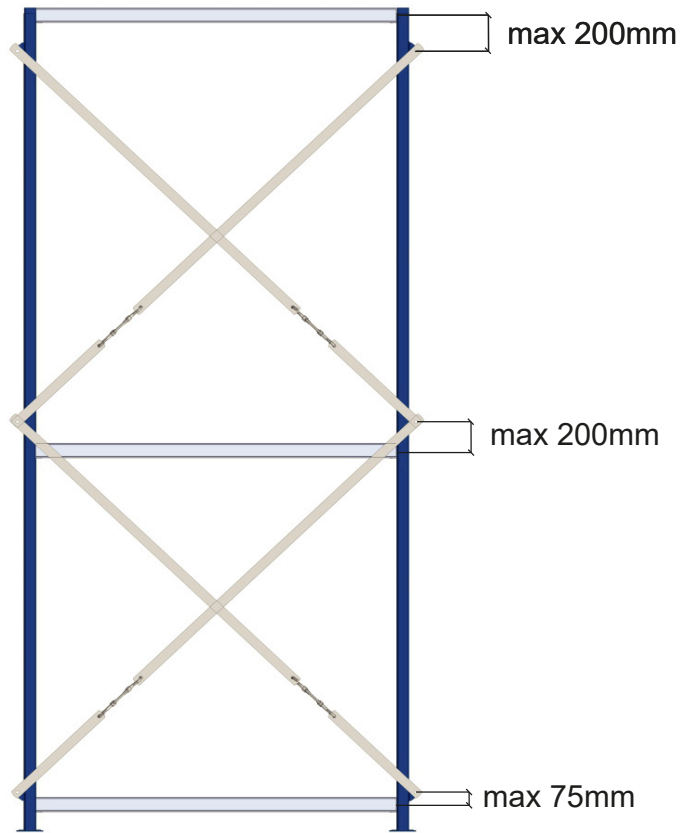

①		Rivet 4.8 47033	znc	2x per 600mm
---	---	--------------------	-----	-----------------

①		Rivet 4.8 47033	znc	2x per 600mm
---	---	--------------------	-----	-----------------

①		Hook 4328	znc	4x per shelf
---	---	--------------	-----	--------------

①		Hook 4334	znc	4x per shelf
---	---	--------------	-----	--------------

attainable real height			
shelf		970	1220
SAP	c.t.c. Short	Vertical Height	Vertical Height
5491	140	625 - 675	/
5492	336	950 - 1000	
5493	359	(975 - 1025)	625 - 675
5494	529	/	950 - 1000
5495	965		

①		M8x20 1613	8.8	1x
②		M8 2536	8.8	1x
③		M8 1743	8.8	1x

①		M8x30 1628	8.8	1x
②		M8 2536	8.8	1x
③		M8 1743	8.8	1x

①		M8x30 1628	8.8	1x
②		M8 2536	8.8	1x
③		M8 1743	8.8	1x