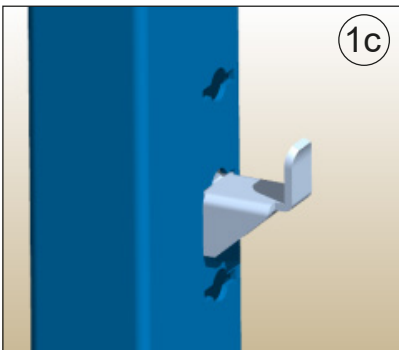

①		Rivet 4.8 47033	znc	2x per 600mm
---	---	--------------------	-----	-----------------

①		Rivet 4.8 47033	znc	2x per 600mm
---	---	--------------------	-----	-----------------

①		Hook 4328	znc	4x per shelf
---	---	--------------	-----	--------------

①		Hook 4334	znc	4x per shelf
---	---	--------------	-----	--------------

attainable real height			
shelf		970	1220
SAP	c.t.c. Short	Vertical Height	Vertical Height
5491	140	625 - 675	/
5492	336	950 - 1000	
5493	359	(975 - 1025)	625 - 675
5494	529	/	950 - 1000
5495	965		