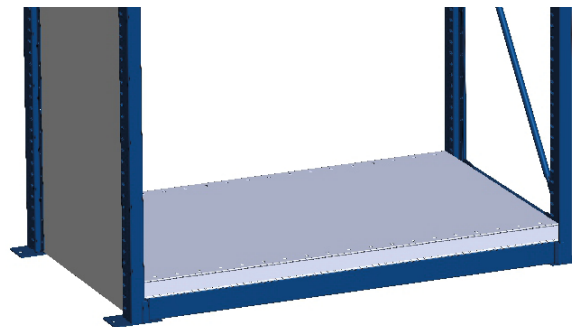

①		Hook 4334	znc	4x per shelf
---	---	--------------	-----	--------------

attainable real height			
shelf		970	1220
SAP	c.t.c. Short	Vertical Height	Vertical Height
5491	140	625 - 675	/
5492	336	950 - 1000	
5493	359	(975 - 1025)	625 - 675
5494	529	/	950 - 1000
5495	965		