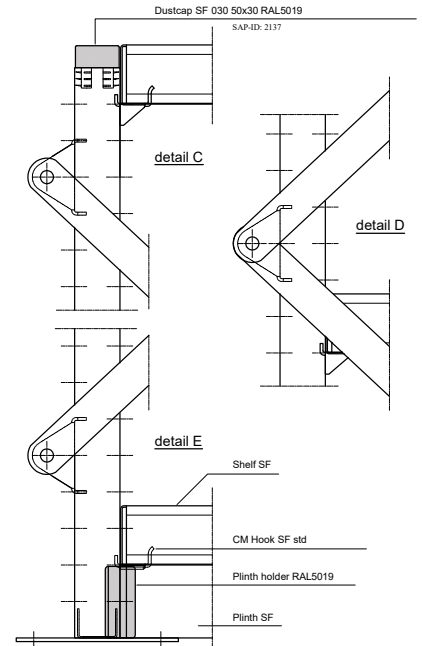

①		Rivet 4.8 47033	znc	2x per 600mm
---	---	--------------------	-----	-----------------

①		Rivet 4.8 47033	znc	2x per 600mm
---	---	--------------------	-----	-----------------

①		Hook 4328	znc	4x per shelf
---	---	--------------	-----	--------------

①		Hook 4334	znc	4x per shelf
---	---	--------------	-----	--------------

attainable real height			
shelf		970	1220
SAP	c.t.c. Short	Vertical Height	Vertical Height
5491	140	625 - 675	/
5492	336	950 - 1000	
5493	359	(975 - 1025)	625 - 675
5494	529	/	950 - 1000
5495	965		

①		M8x20 1613	8.8	1x
②		M8 2536	8.8	1x
③		M8 1743	8.8	1x

①		M8x30 1628	8.8	1x
②		M8 2536	8.8	1x
③		M8 1743	8.8	1x

①		M8x30 1628	8.8	1x
②		M8 2536	8.8	1x
③		M8 1743	8.8	1x