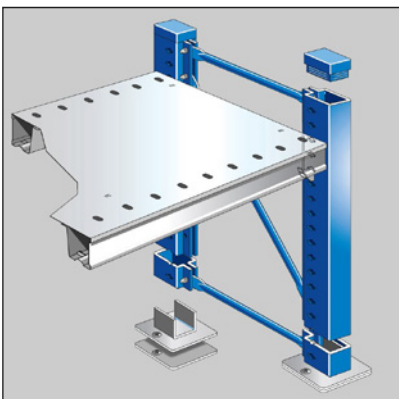

①		Hook 4328	znc	4x per shelf