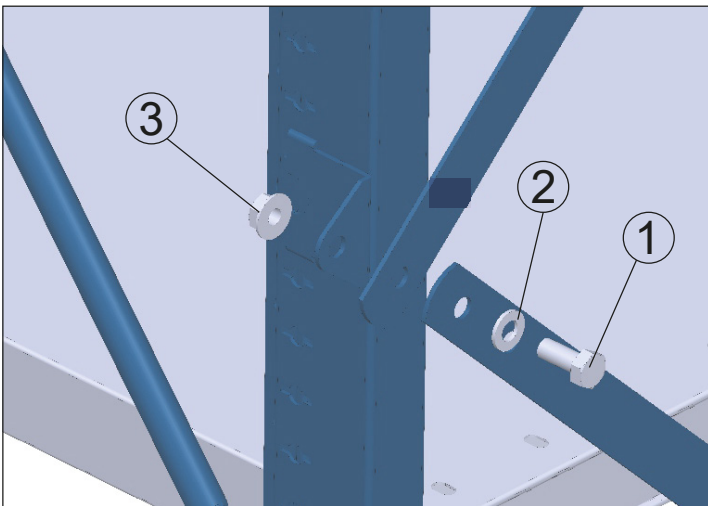

①		Rivet 4.8 47033	znc	2x per 600mm
---	---	--------------------	-----	-----------------

①		Rivet 4.8 47033	znc	2x per 600mm
---	---	--------------------	-----	-----------------

①		Hook 4328	znc	4x per shelf
---	---	--------------	-----	--------------

①		Hook 4334	znc	4x per shelf
---	---	--------------	-----	--------------

attainable real height			
shelf		970	1220
SAP	c.t.c. Short	Vertical Height	Vertical Height
5491	140	625 - 675	/
5492	336	950 - 1000	
5493	359	(975 - 1025)	625 - 675
5494	529	/	950 - 1000
5495	965		

①		M8x20 1613	8.8	1x
②		M8 2536	8.8	1x
③		M8 1743	8.8	1x

①		M8x30 1628	8.8	1x
②		M8 2536	8.8	1x
③		M8 1743	8.8	1x

①		M8x30 1628	8.8	1x
②		M8 2536	8.8	1x
③		M8 1743	8.8	1x