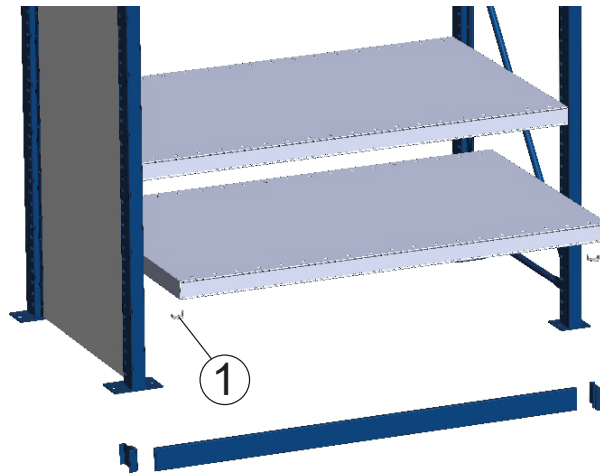

①		Hook 4334	znc	4x per shelf
---	---	--------------	-----	--------------

attainable real height			
shelf		970	1220
SAP	c.t.c. Short	Vertical Height	Vertical Height
5491	140	625 - 675	/
5492	336	950 - 1000	
5493	359	(975 - 1025)	625 - 675
5494	529	/	950 - 1000
5495	965		