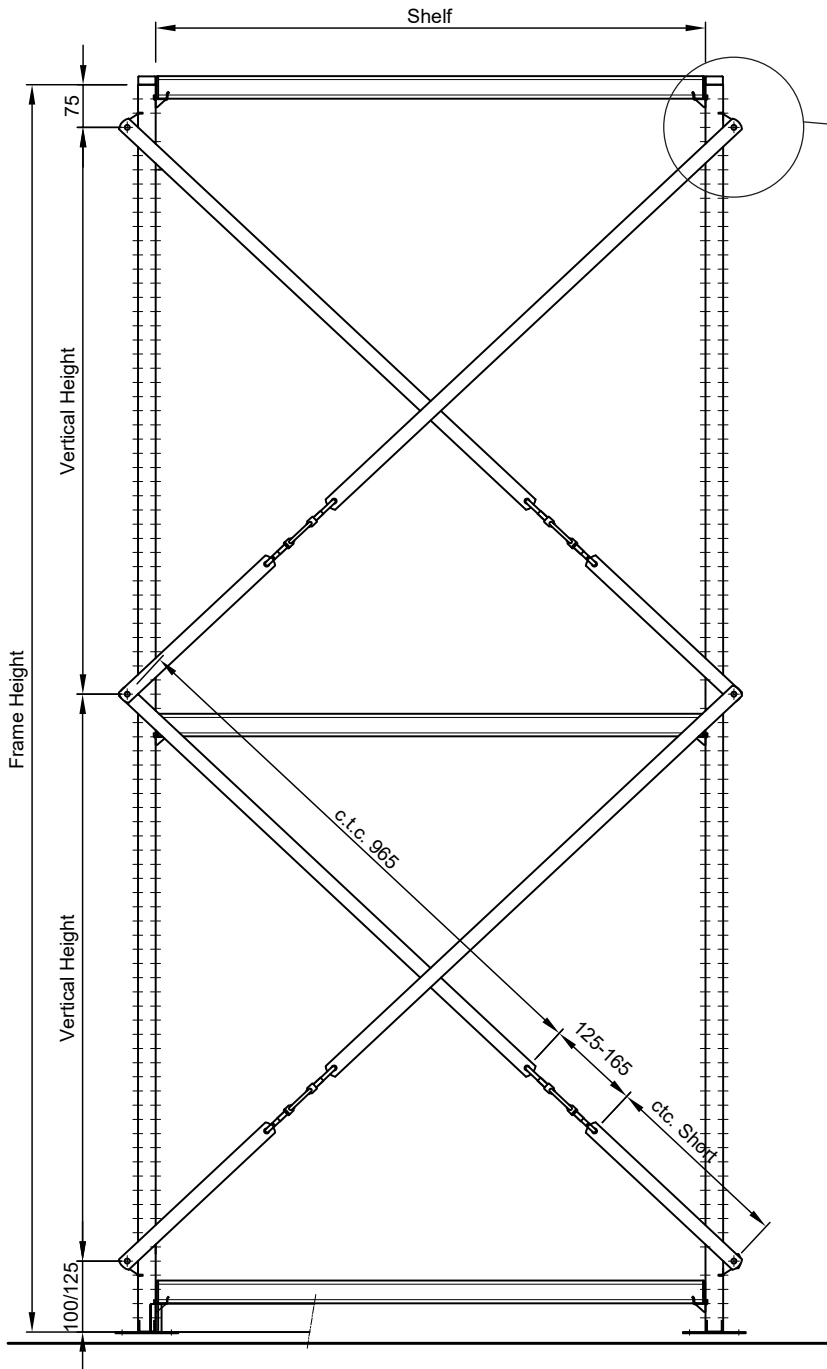

①		Rivet 4.8 47033	znc	2x per 600mm
---	---	--------------------	-----	-----------------

①		Rivet 4.8 47033	znc	2x per 600mm
---	---	--------------------	-----	-----------------

①		Hook 4328	znc	4x per shelf
---	---	--------------	-----	--------------

①		Hook 4334	znc	4x per shelf
---	---	--------------	-----	--------------

attainable real height			
shelf		970	1220
SAP	c.t.c. Short	Vertical Height	Vertical Height
5491	140	625 - 675	/
5492	336	950 - 1000	
5493	359	(975 - 1025)	625 - 675
5494	529	/	950 - 1000
5495	965		

①		M8x20 1613	8.8	1x
②		M8 2536	8.8	1x
③		M8 1743	8.8	1x

①		M8x30 1628	8.8	1x
②		M8 2536	8.8	1x
③		M8 1743	8.8	1x

①		M8x30 1628	8.8	1x
②		M8 2536	8.8	1x
③		M8 1743	8.8	1x