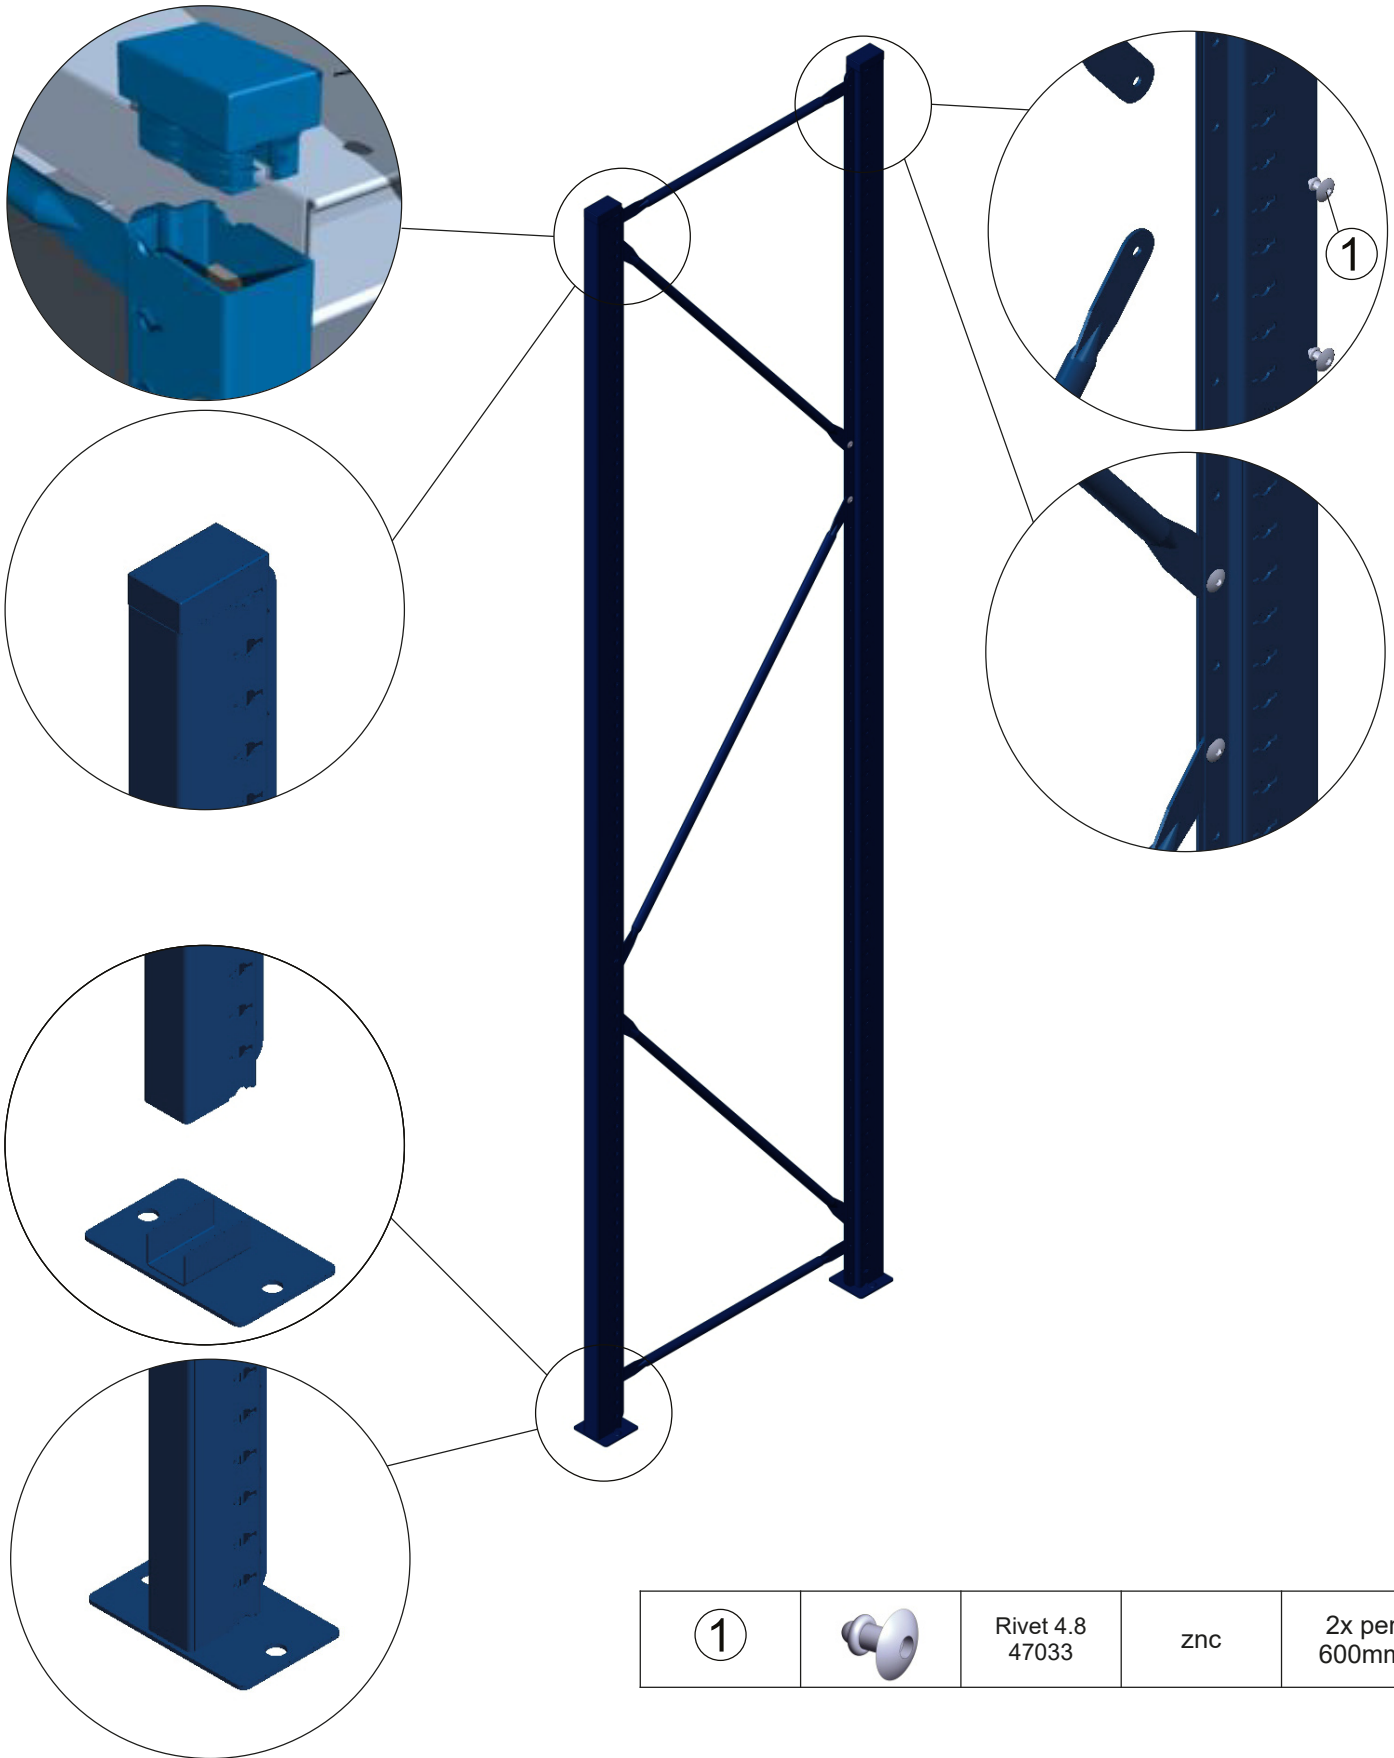

①		Rivet 4.8 47033	znc	2x per 600mm
---	---	--------------------	-----	-----------------

①		Rivet 4.8 47033	znc	2x per 600mm
---	---	--------------------	-----	-----------------

①		Hook 4328	znc	4x per shelf
---	---	--------------	-----	--------------

①		Hook 4334	znc	4x per shelf
---	---	--------------	-----	--------------

attainable real height			
shelf		970	1220
SAP	c.t.c. Short	Vertical Height	Vertical Height
5491	140	625 - 675	/
5492	336	950 - 1000	
5493	359	(975 - 1025)	625 - 675
5494	529	/	950 - 1000
5495	965		