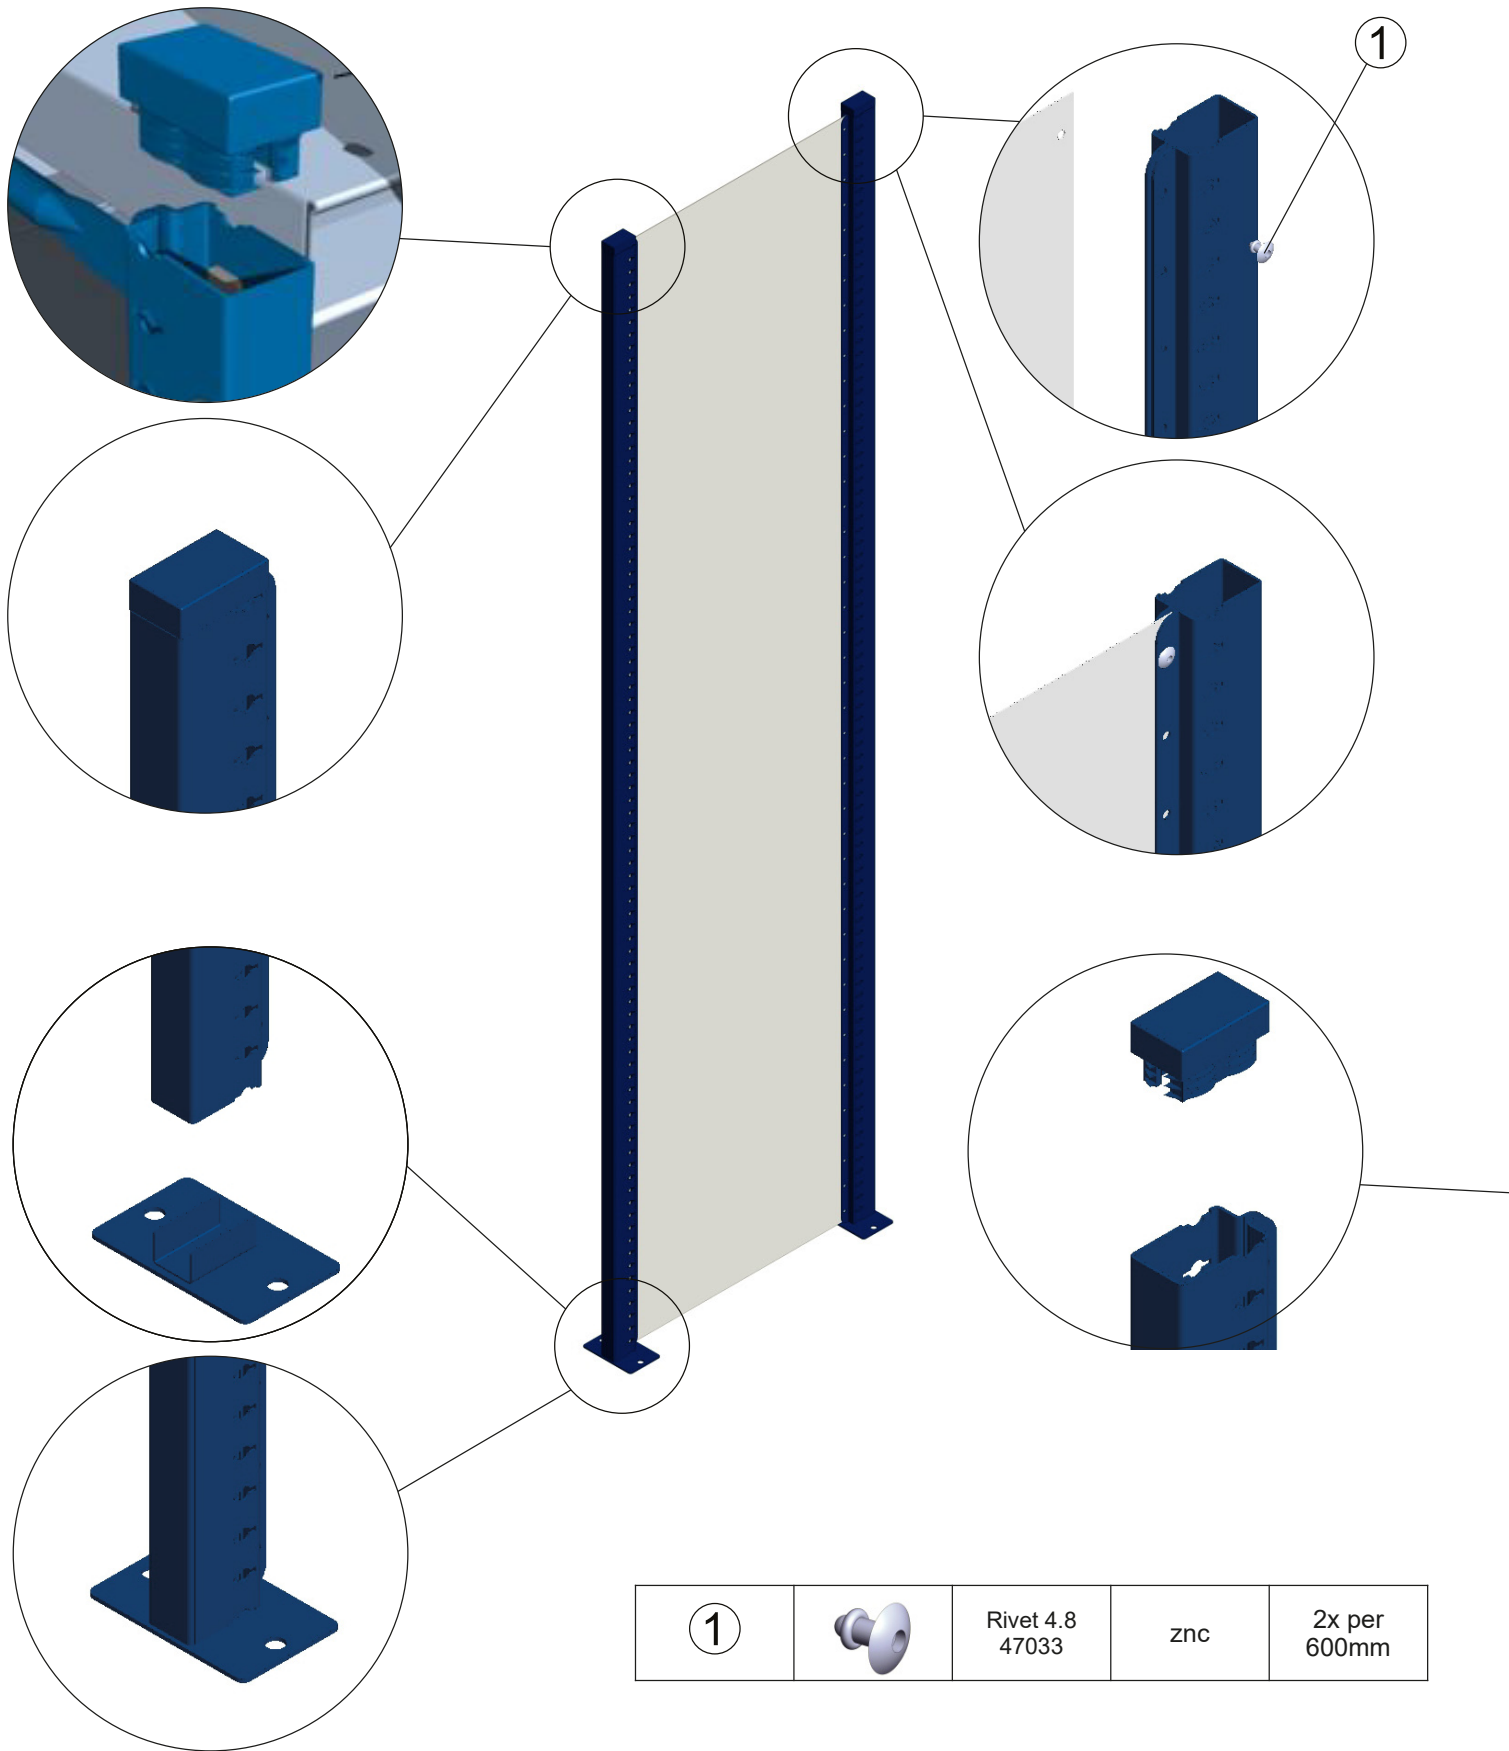

①		Rivet 4.8 47033	znc	2x per 600mm
---	---	--------------------	-----	-----------------

①		Rivet 4.8 47033	znc	2x per 600mm
---	---	--------------------	-----	-----------------

①		Hook 4328	znc	4x per shelf
---	---	--------------	-----	--------------

①		Hook 4334	znc	4x per shelf
---	---	--------------	-----	--------------

attainable real height			
shelf		970	1220
SAP	c.t.c. Short	Vertical Height	Vertical Height
5491	140	625 - 675	/
5492	336	950 - 1000	
5493	359	(975 - 1025)	625 - 675
5494	529	/	950 - 1000
5495	965		