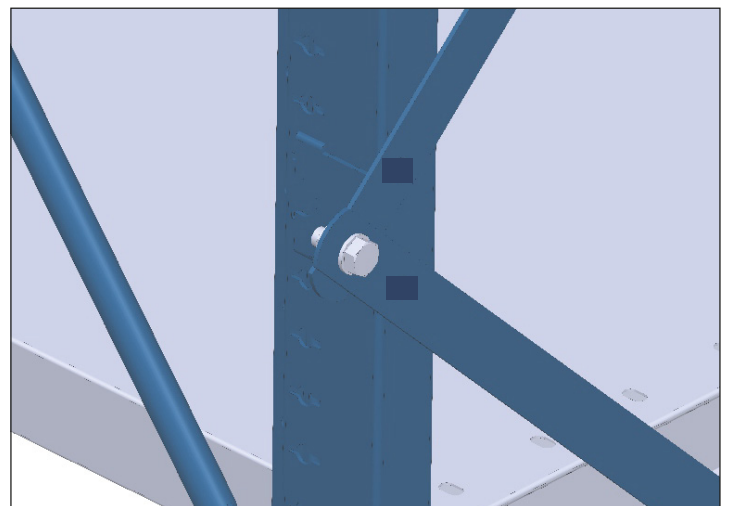

①		Rivet 4.8 47033	znc	2x per 600mm
---	---	--------------------	-----	-----------------

①		Rivet 4.8 47033	znc	2x per 600mm
---	---	--------------------	-----	-----------------

①		Hook 4328	znc	4x per shelf
---	---	--------------	-----	--------------

①		Hook 4334	znc	4x per shelf
---	---	--------------	-----	--------------

attainable real height			
shelf		970	1220
SAP	c.t.c. Short	Vertical Height	Vertical Height
5491	140	625 - 675	/
5492	336	950 - 1000	
5493	359	(975 - 1025)	625 - 675
5494	529	/	950 - 1000
5495	965		